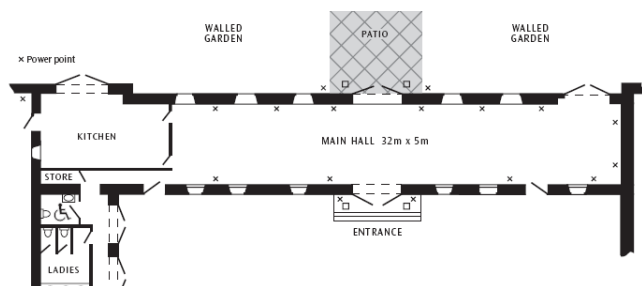

What you get

Use Kirknewton Stables for a full or half day conference, or a half day conference and half day team building activity. Our package is comprehensive, has no hidden extras and has lots of fun stuff thrown in for free!

- **6 Exclusive use!** It's all yours!
- **6 Stationary, flip charts, lectern and pens**
- **6 Data projector & screen as required**
- **6 Event Manager to keep you happy**
- **6 Short energiser to invigorate your group**
- **6 Giant games to play with over breaks**
- **6 Mineral water and mints**
- **6 Three coffee and refreshments breaks**
- **6 Two-course forked buffet lunch**
- **6 On-site parking**

Please note there is no internet access or Wi-Fi in the Stables.